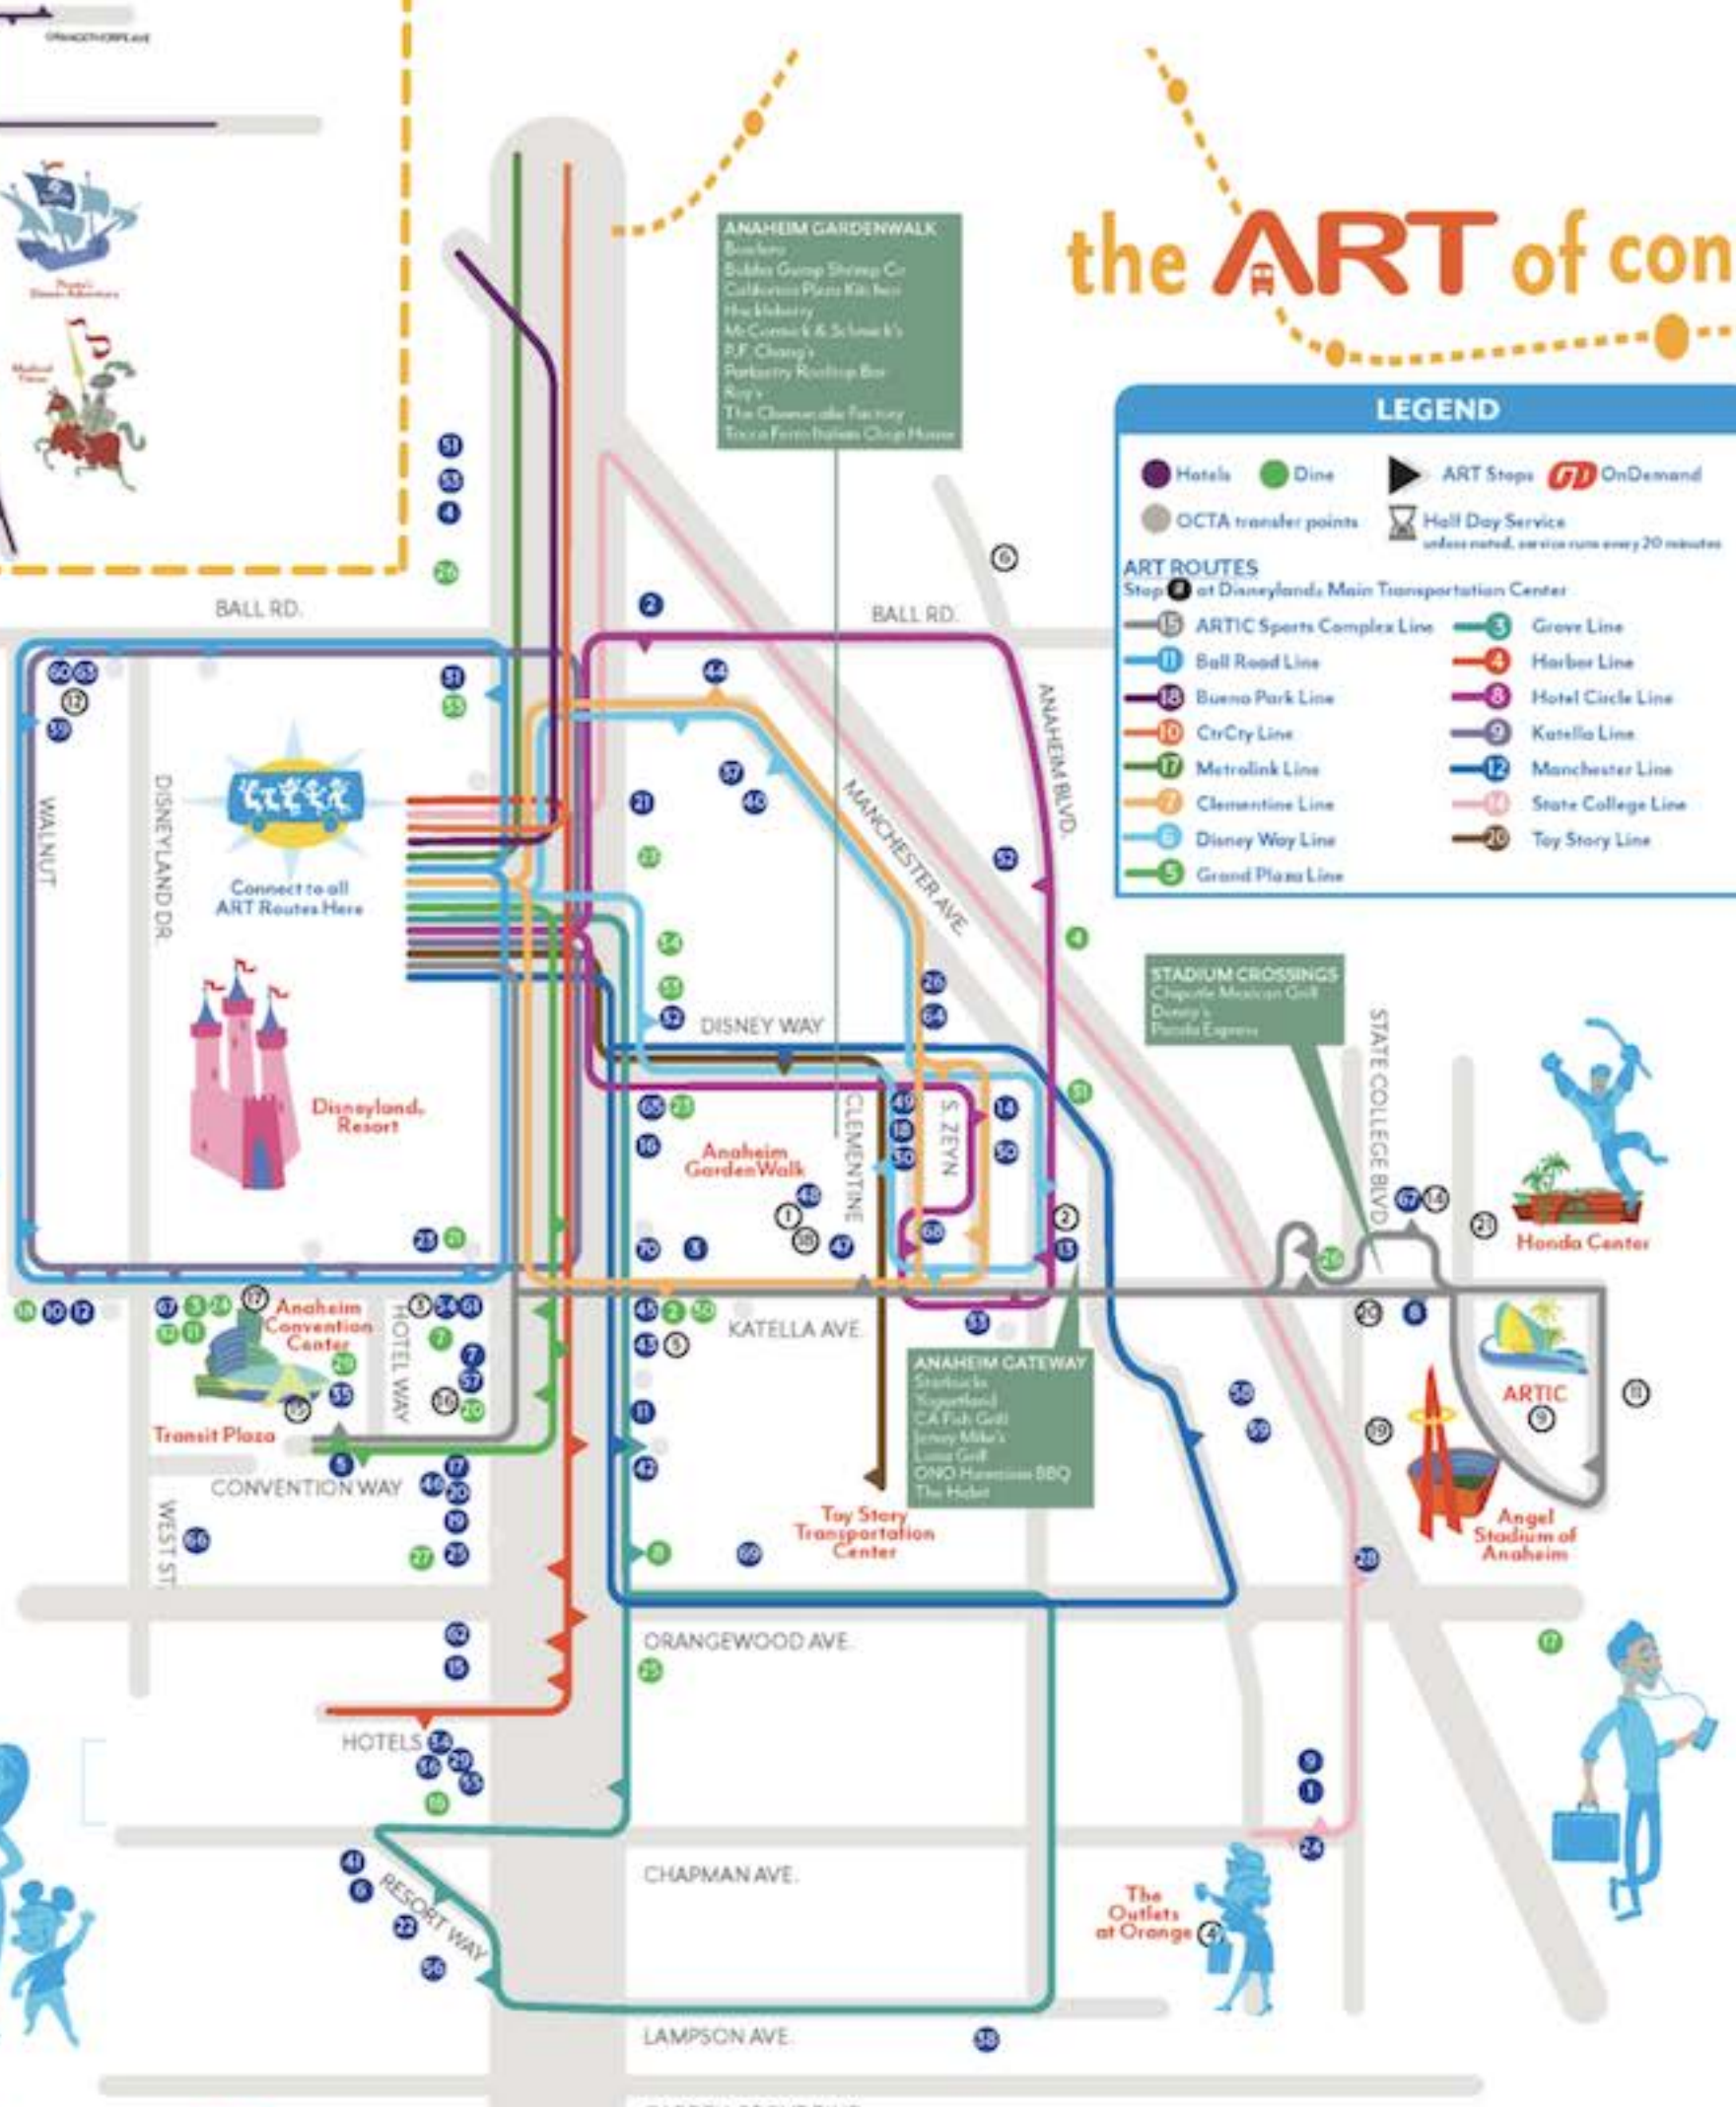

the ART of connecting the dots

All lines begin and end at Disneyland Main Transportation Center. Hours and frequency of operation vary based on theme park hours. Service begins 50 minutes prior to park opening, service runs every 20 minutes and concludes 30 minutes after park closing. The Buena Park, CaCity, ARTIC Sports Complex, and Orange Lines operate on demand. Schedules and route details are available on our website (RideART.org).

LEGEND

- Hotels
- Dine
- ART Stops
- OnDemand
- OCTA transfer points
- Half Day Service (unless noted, service runs every 20 minutes)

ART ROUTES

Stop 1 at Disneyland's Main Transportation Center

- 15 ARTIC Sports Complex Line
- 11 Ball Road Line
- 18 Buena Park Line
- 10 CaCity Line
- 17 Metrolink Line
- 2 Clementine Line
- 6 Disney Way Line
- 5 Grand Plaza Line
- 3 Grove Line
- 4 Harbor Line
- 8 Hotel Circle Line
- 9 Katella Line
- 12 Manchester Line
- 14 State College Line
- 20 Toy Story Line

WAY
wego

Points of Interest

SHOP	OTHER	EXPERIENCE
1 Anaheim GardenWalk	7 Anaheim City Hall	10 Anaheim Convention Center via Grand Plaza
2 Anaheim Gateway	8 Anaheim Police Department	16 Anaheim Convention Center via Convention Way in Harbor
3 CVS	9 ARTIC	17 Anaheim Convention Center Arena via Katella Avenue
4 Outlets of Orange	10 Kaiser Permanente	18 Anaheim GardenWalk via Chastain's Factory
5 Walgreens	11 Orange County Social Services	19 Angels Stadium of Anaheim
6 Walmart Neighborhood Market	12 Post Office Ball and Walnut	20 City National Grove of Anaheim
	13 Post Office Broadway and Chastain	
	14 Stadium Crossings	